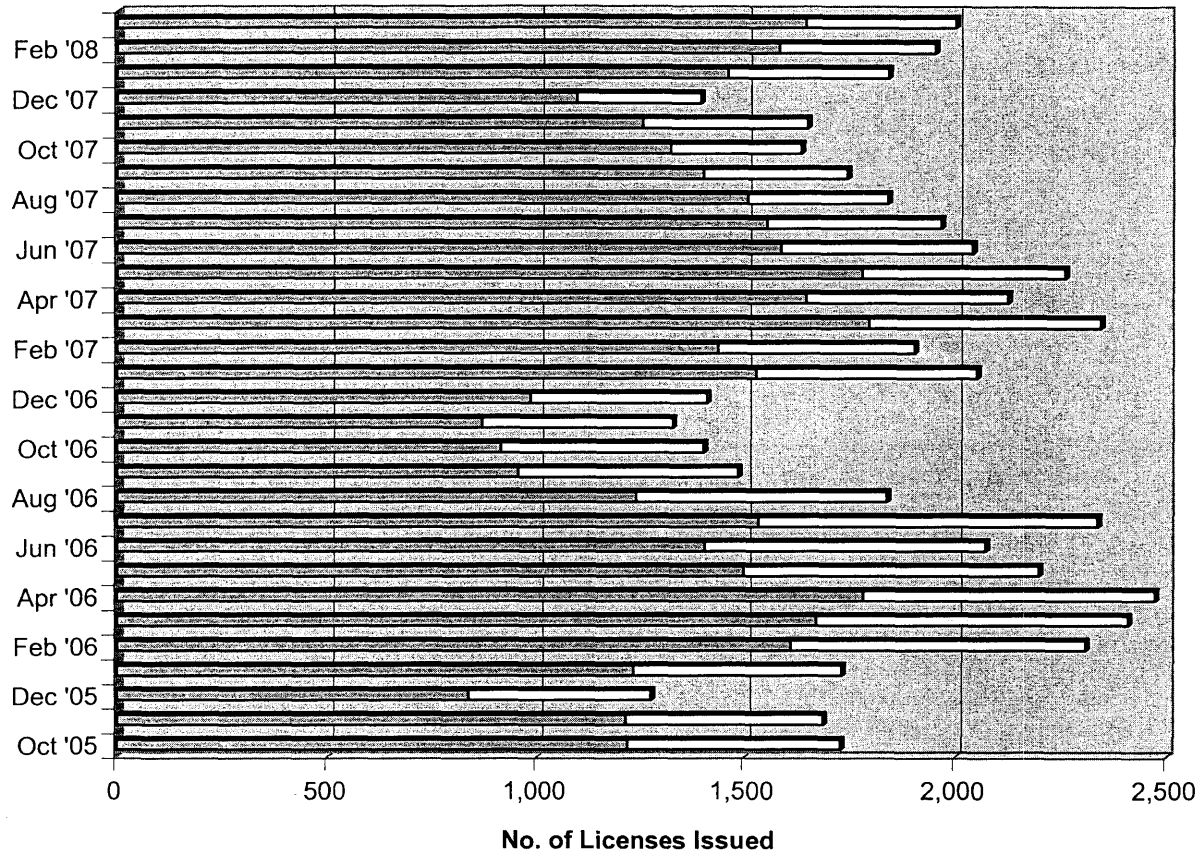

Addendum F

Altered/Unaltered Licenses Issued Monthly Comparison Chart

■ DOG ALTERED □ DOG UNALTERED

	DOG ALTERED	%Altered	DOG UNALTERED	%Unaltered	Total
Oct '05	1,219	70.6%	508	29.4%	1,727
Nov '05	1,214	72.0%	472	28.0%	1,686
Dec '05	834	65.4%	441	34.6%	1,275
Jan '06	1,233	71.3%	497	28.7%	1,730
Feb '06	1,609	69.8%	697	30.2%	2,306
Mar '06	1,670	69.4%	737	30.6%	2,407
Apr '06	1,781	72.1%	690	27.9%	2,471
May '06	1,497	68.2%	699	31.8%	2,196
Jun '06	1,405	67.8%	666	32.2%	2,071
Jul '06	1,533	65.7%	802	34.3%	2,335
Aug '06	1,239	67.5%	597	32.5%	1,836
Sept '06	954	64.3%	530	35.7%	1,484
Oct '06	912	65.0%	490	35.0%	1,402
Nov '06	866	65.2%	462	34.8%	1,328
Dec '06	984	69.8%	426	30.2%	1,410
Jan '07	1,527	74.5%	523	25.5%	2,050
Feb '07	1,436	75.5%	465	24.5%	1,901
Mar '07	1,794	76.6%	548	23.4%	2,342
Apr '07	1,646	77.5%	478	22.5%	2,124
May '07	1,778	78.8%	479	21.2%	2,257
Jun '07	1,585	77.7%	455	22.3%	2,040
Jul '07	1,552	79.0%	413	21.0%	1,965
Aug '07	1,506	81.9%	332	18.1%	1,838
Sept '07	1,401	80.4%	341	19.6%	1,742
Oct '07	1,323	81.0%	310	19.0%	1,633
Nov '07	1,253	76.0%	395	24.0%	1,648
Dec '07	1,095	78.6%	299	21.4%	1,394
Jan '08	1,460	79.3%	380	20.7%	1,840
Feb '08	1,581	81.1%	369	18.9%	1,950
Mar '08	1,645	82.3%	354	17.7%	1,999
Total	41,532	73.7%	14,855	26.3%	56,387

Average Percent of Altered Dogs Licensed

- 2002 to 2003: 59.6%
- 2003 to 2004: 58.6%
- 2004 to 2005: 58.7%
- 2005 to 2006: 77.8%
- 2006 to 2007: 75.8%